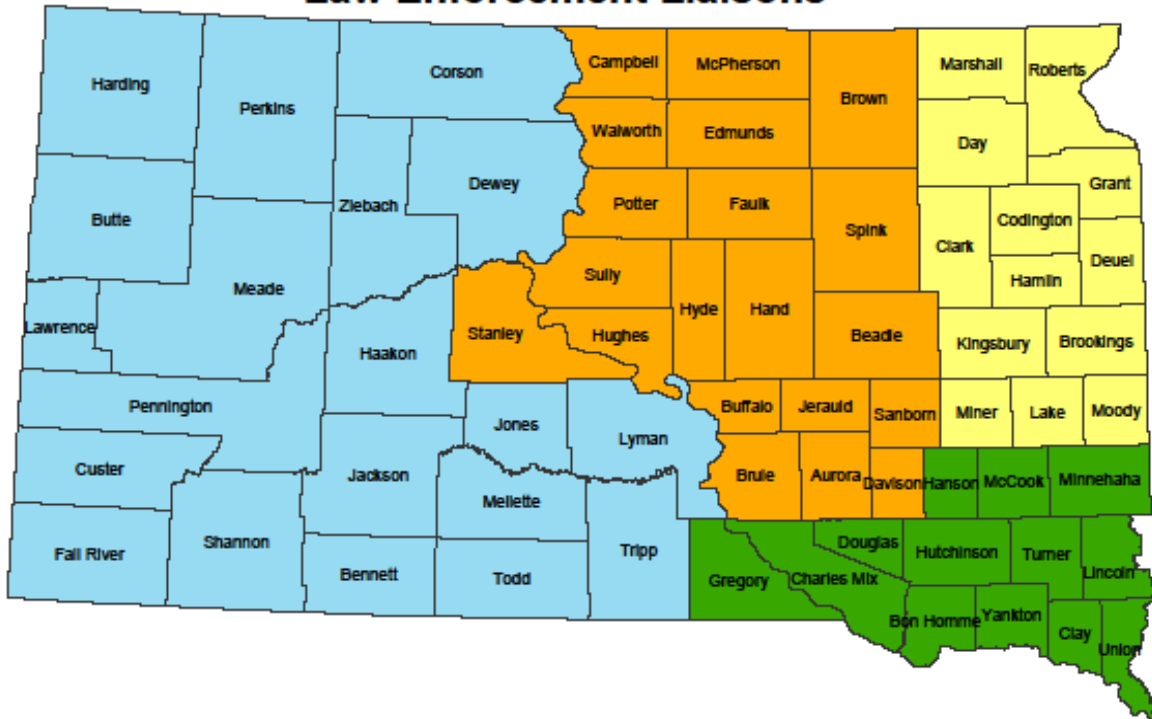

## South Dakota Office of Highway Safety Law Enforcement Liaisons

North Central	Southeast	Northeast	Western
Joel Carda 605-280-1102 <a href="mailto:joel.carda@state.sd.us">joel.carda@state.sd.us</a>	Joel Carda 605-280-1102 <a href="mailto:joel.carda@state.sd.us">joel.carda@state.sd.us</a>	Jon Pike 605-690-3572 <a href="mailto:jon.pike@state.sd.us">jon.pike@state.sd.us</a>	Joel Carda 605-280-1102 <a href="mailto:joel.carda@state.sd.us">joel.carda@state.sd.us</a>
Aurora County Beadle County Brown County Brule County Buffalo County Campbell County Davison County Edmunds County Faulk County Hand County Hughes County Hyde County Jerauld County McPherson County Potter County Sanborn County Spink County Stanley County Sully County Walworth County	Bon Homme County Charles Mix County Clay County Douglas County Gregory County Hanson County Hutchinson County Lincoln County McCook County Minnehaha County Turner County Union County Yankton County	Brookings County Clark County Codrington County Day County Deuel County Grant County Hamlin County Kingsbury County Lake County Marshall County Miner County Moody County Roberts County	Bennett County Butte County Cheyenne River Sioux Tribe Corson County Custer County Dewey County Fall River County Haakon County Harding County Jackson County Jones County Lawrence County Lower Brule Sioux Tribe Lyman County Meade County Mellette County Oglala Sioux Tribe Pennington County Perkins County Rosebud Sioux Tribe Oglala Lakota County Todd County Tripp County Ziebach County