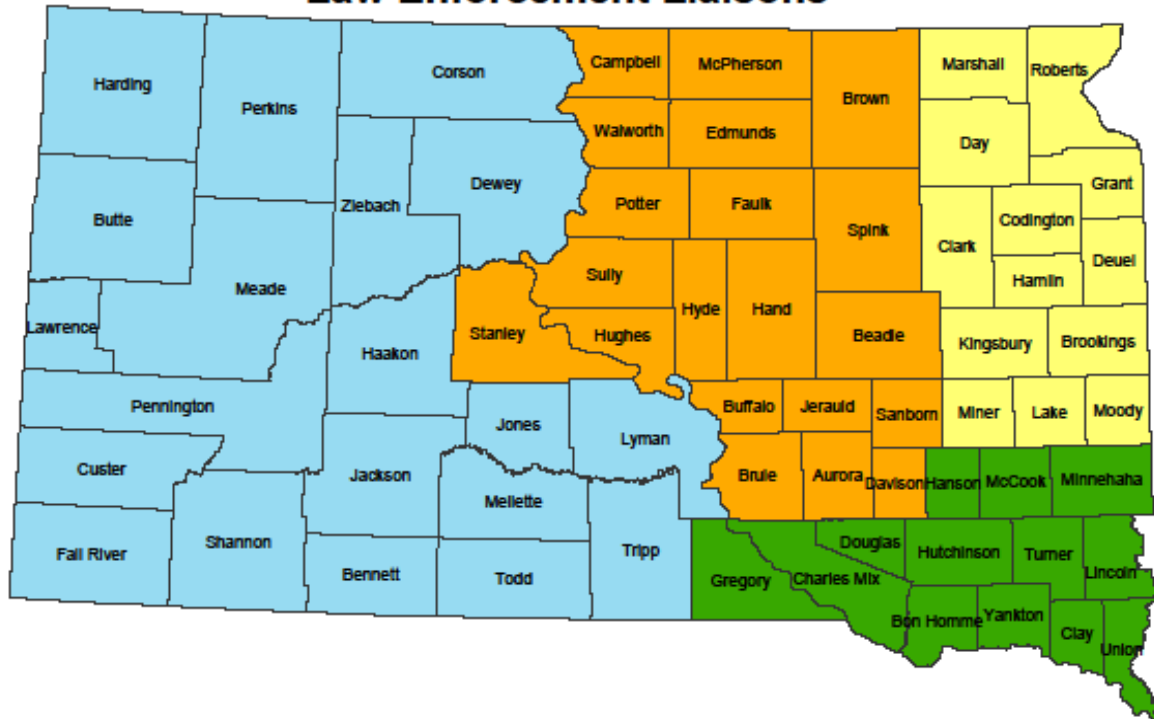

## South Dakota Office of Highway Safety Law Enforcement Liaisons

North Central	Southeast	Northeast	Western
Rob Weinmeister 605-252-2260 <a href="mailto:Rob.weinmeister@state.sd.us">Rob.weinmeister@state.sd.us</a>	Rob Weinmeister 605-252-2260 <a href="mailto:Rob.weinmeister@state.sd.us">Rob.weinmeister@state.sd.us</a>	Jon Pike 605-690-3572 <a href="mailto:Jon.pike@state.sd.us">Jon.pike@state.sd.us</a>	Rob Weinmeister 605-252-2260 <a href="mailto:Rob.weinmeister@state.sd.us">Rob.weinmeister@state.sd.us</a>
Aurora County Beadle County Brown County Brule County Buffalo County Campbell County Davison County Edmunds County Faulk County Hand County Hughes County Hyde County Jerauld County McPherson County Potter County Sanborn County Spink County Stanley County Sully County Walworth County	Bon Homme County Charles Mix County Clay County Douglas County Gregory County Hanson County Hutchinson County Lincoln County McCook County Minnehaha County Turner County Union County Yankton County	Brookings County Clark County Codrington County Day County Deuel County Grant County Hamlin County Kingsbury County Lake County Marshall County Miner County Moody County Roberts County	Bennett County Butte County Cheyenne River Sioux Tribe Corson County Custer County Dewey County Fall River County Haakon County Harding County Jackson County Jones County Lawrence County Lower Brule Sioux Tribe Lyman County Meade County Mellette County Oglala Sioux Tribe Pennington County Perkins County Rosebud Sioux Tribe Oglala Lakota County Todd County Tripp County Ziebach County