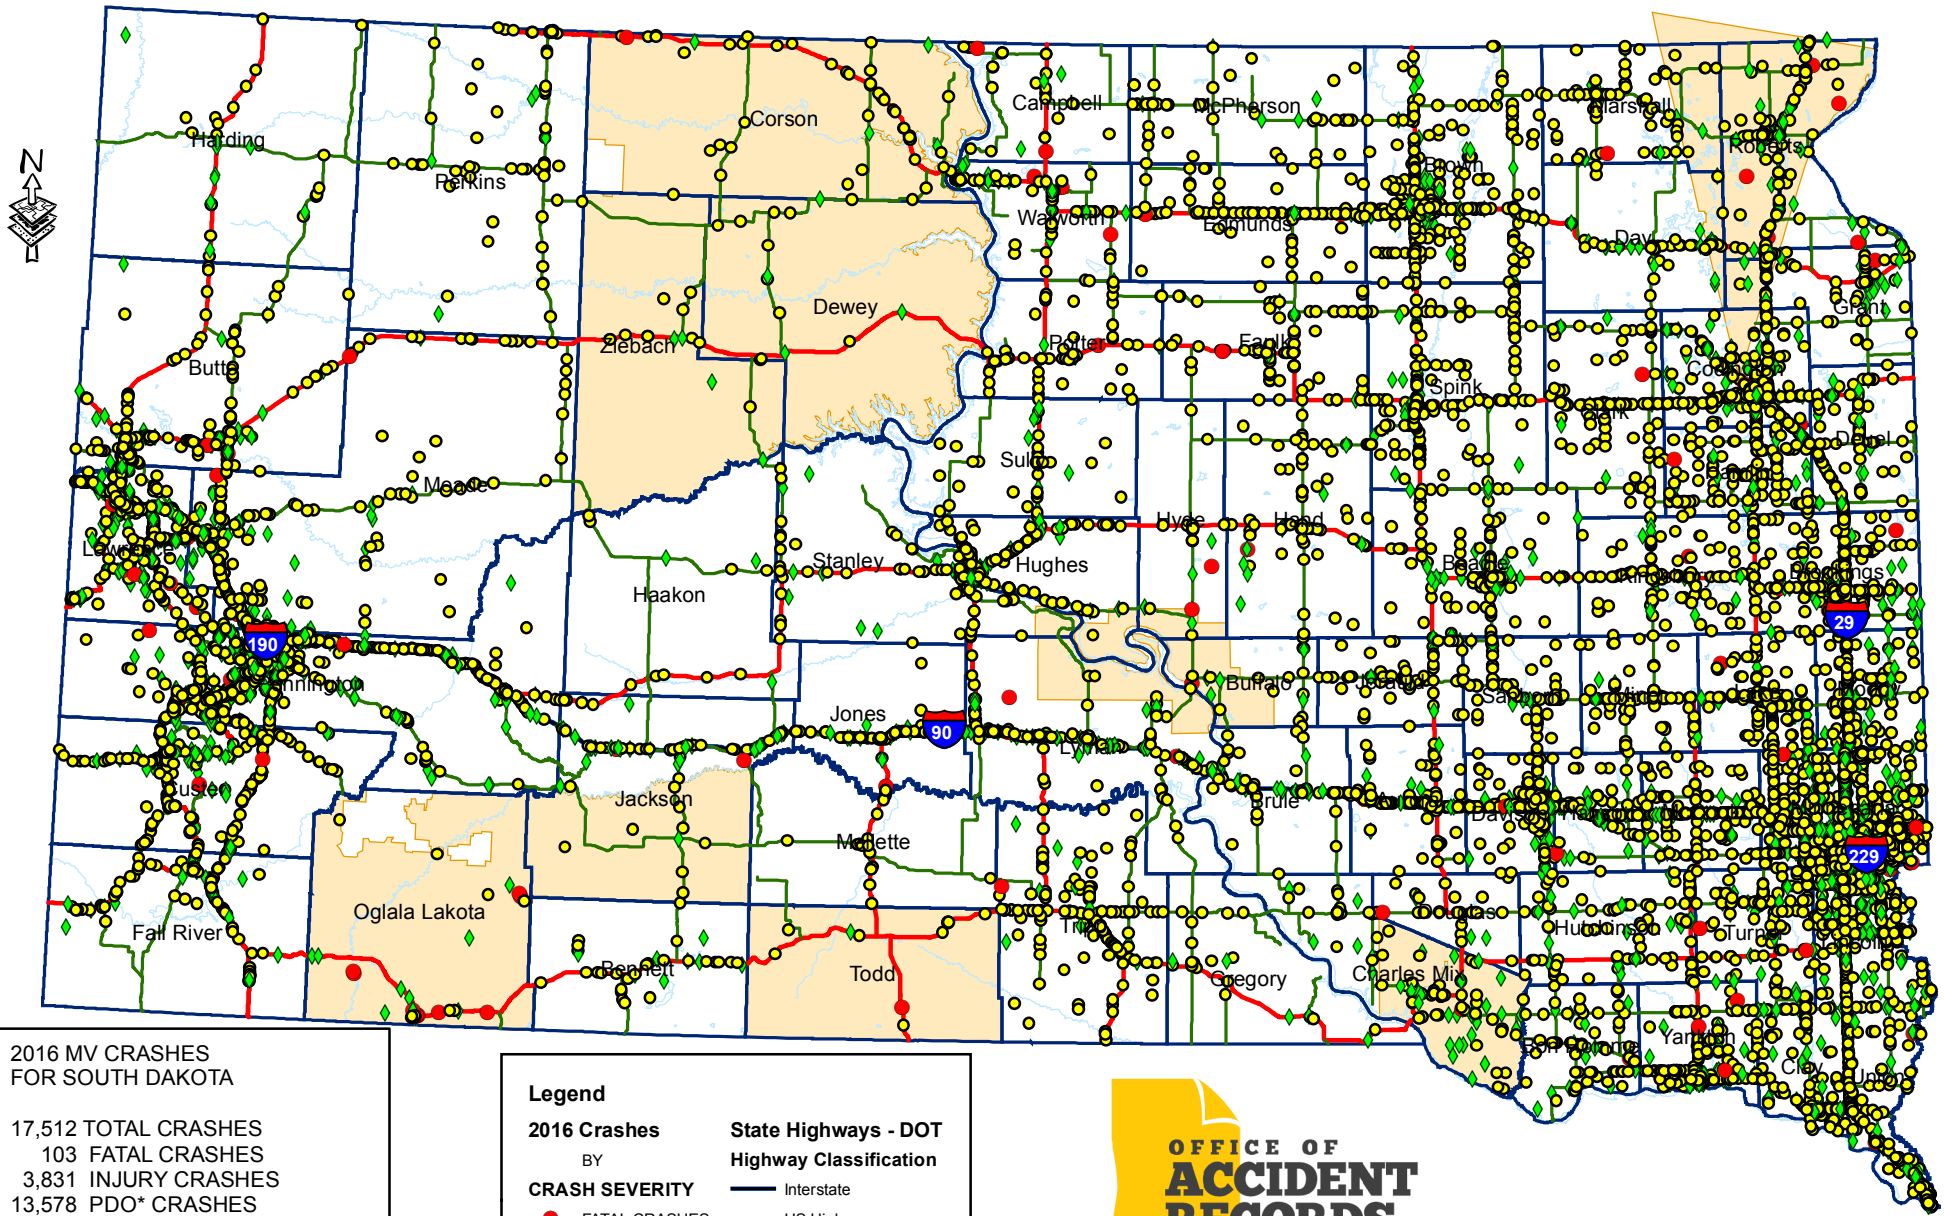

# 2016 STATE REPORTABLE MOTOR VEHICLE TRAFFIC CRASHES BY CRASH SEVERITY IN SOUTH DAKOTA

**2016 MV CRASHES FOR SOUTH DAKOTA**

17,512 TOTAL CRASHES  
 103 FATAL CRASHES  
 3,831 INJURY CRASHES  
 13,578 PDO\* CRASHES

116 KILLED  
 5,174 INJURED

PDO\* = PROPERTY DAMAGE ONLY

**Legend**

<b>2016 Crashes</b>	<b>State Highways - DOT</b>
BY	<b>Highway Classification</b>
<b>CRASH SEVERITY</b>	— Interstate
● FATAL CRASHES	— US Highways
◆ INJURY CRASHES	— State Highways
● PDO CRASHES	□ County - Census 2010
	— Water

The number of crashes are subject to change as data is retrieved from a live database.

PREPARED BY:  
 SD Dept of Public Safety  
 Highway Safety / Accident Records  
 May 9, 2017